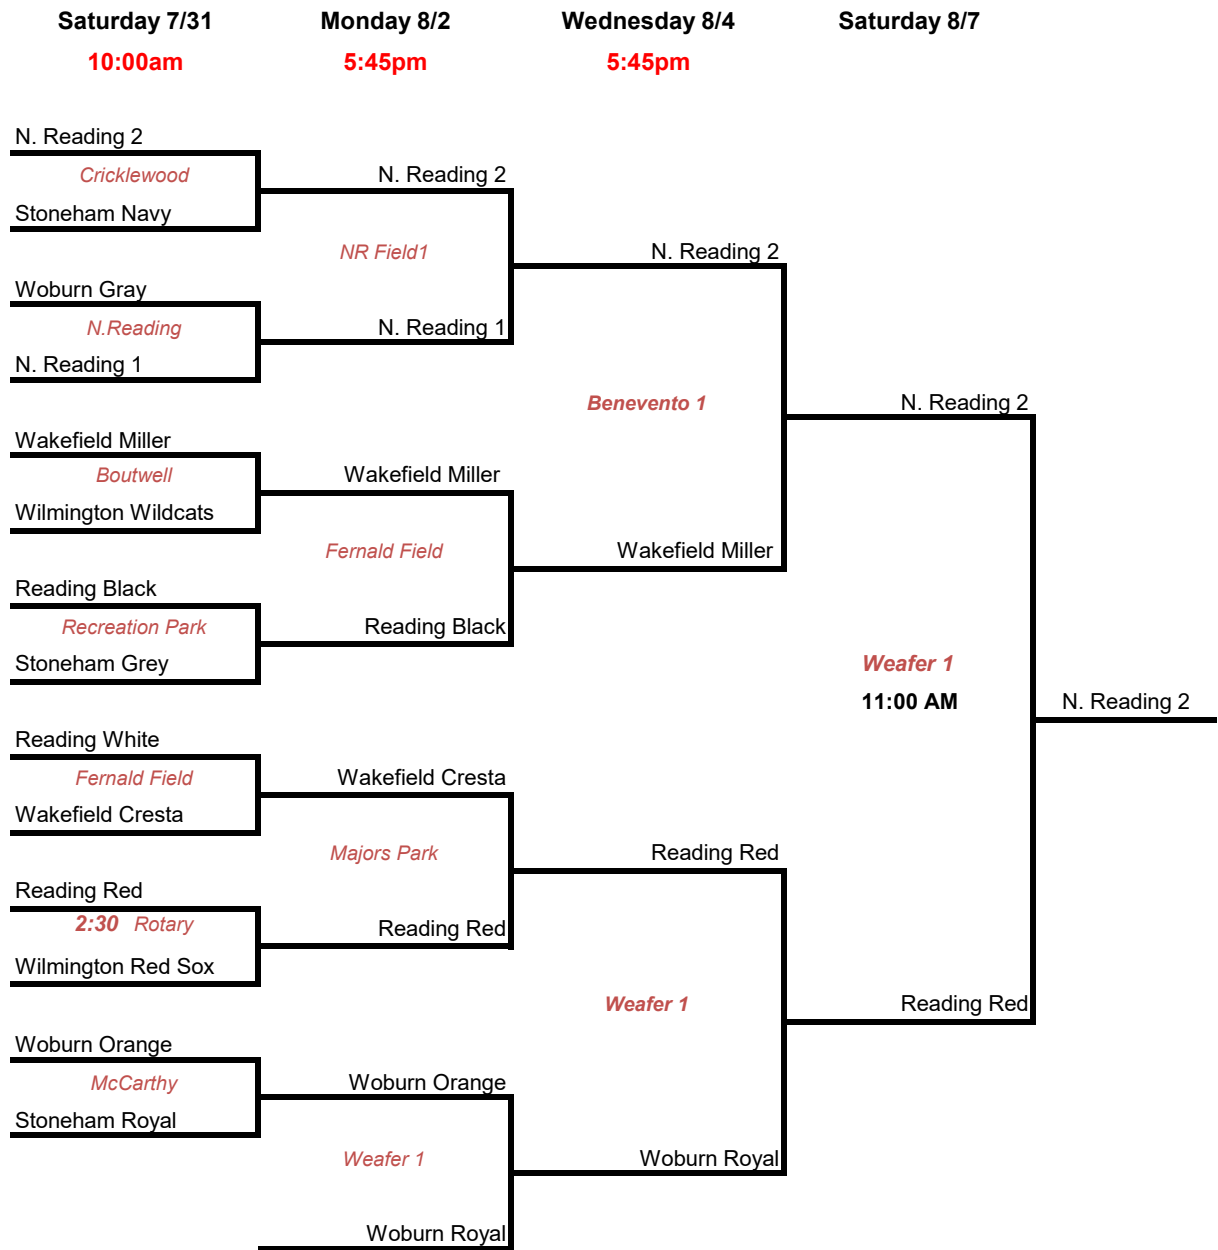

2021

JIMMY FUND PLAYOFFS

11-12 Baseball

A COIN TOSS at each game WILL DETERMINE HOME TEAM
UNLESS OTHERWISE NOTED, BOTTOM OF BRACKET IS HOST TEAM
STANDARD PITCHING RULES APPLY