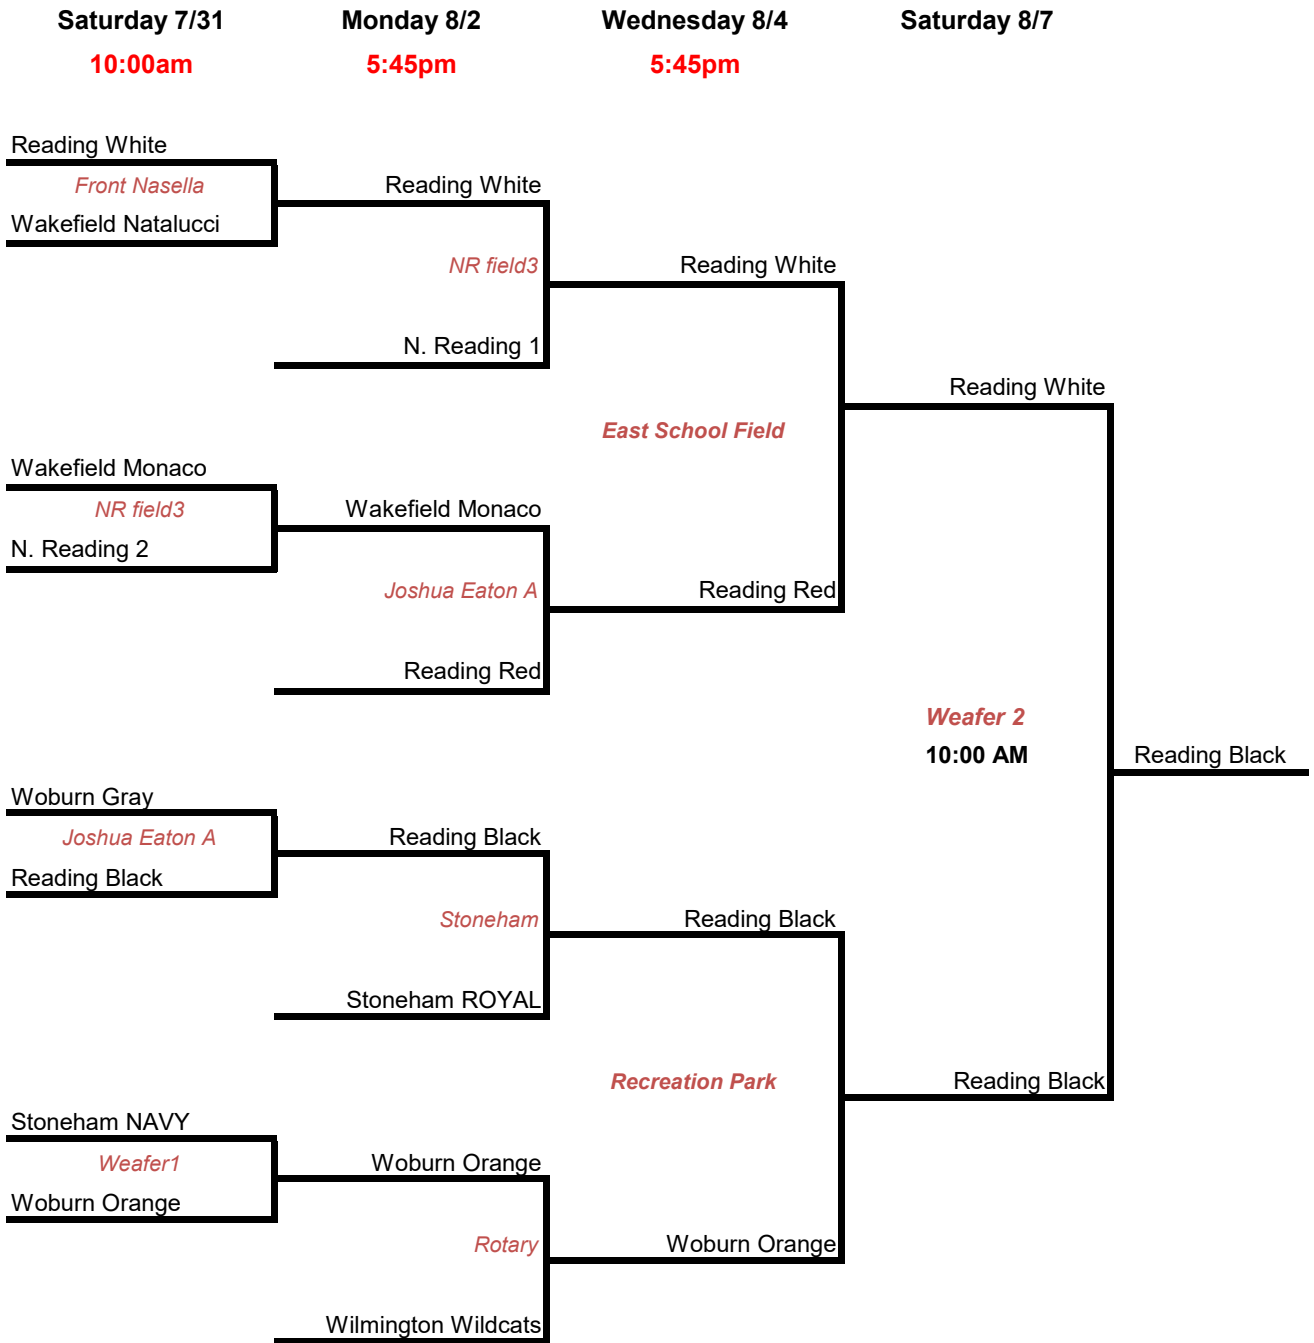

Jimmy Fund Playoffs July 31 - August 7

<u>Division:</u>	<u>7/8's</u>	<u>9/10's</u>	<u>11/12's</u>
Rotating batting order used	Yes	Yes	Yes
dropped third strike	No	No	Yes
runners can only score on a walk or hit ball	Yes	No	No
6 run limit per inning (not including last inning)	Yes	No	No
10 run mercy rule in effect (after 4 innings)	No	Yes	Yes
shading notes difference from JF regular season			

Pitch count limit on any day is by age of player:			
7 or 8 year olds	50		
9 or 10 year olds	75		
11 or 12 year olds	85		
Rest needed depends on pitches thrown:	Days rest needed		
1-20 pitches	0		
21-35 pitches	1		
36-50 pitches	2		
51-65 pitches	3		
66 or more pitches	4		

Jimmy Fund Regular Season July 12 - July 30

<u>Division:</u>	<u>7/8's</u>	<u>9/10's</u>	<u>11/12's</u>
Rotating batting order used	Yes	Yes	Yes
dropped third strike	No	No	Yes
runners can only score on a walk or hit ball	Yes	No	No
6 run limit per inning (not including last inning)	Yes	Yes	Yes
10 run mercy rule in effect (after 4 innings)	No	No	No

2021

JIMMY FUND PLAYOFFS

7-8 Baseball

A COIN TOSS at each game WILL DETERMINE HOME TEAM
UNLESS OTHERWISE NOTED, BOTTOM OF BRACKET IS HOST TEAM
STANDARD PITCHING RULES APPLY